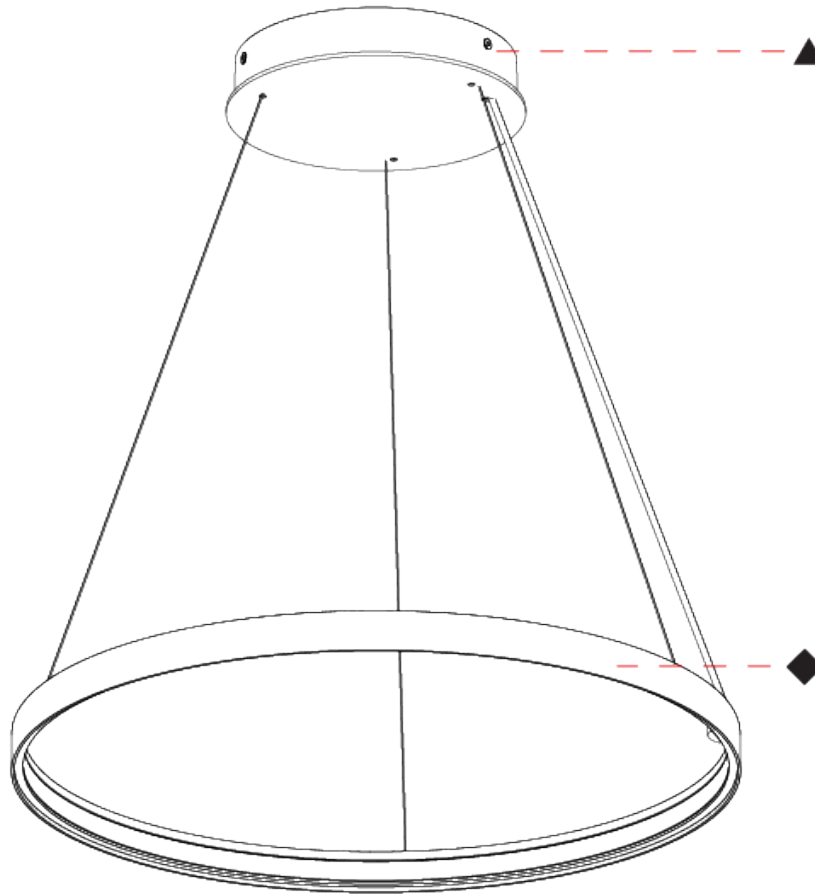

GLORIOUS SILHOUETTE SUSPENSION

A3001043-

PROJECT _____

TYPE _____

SPECIFIER _____

QUANTITY _____

DATE _____

A