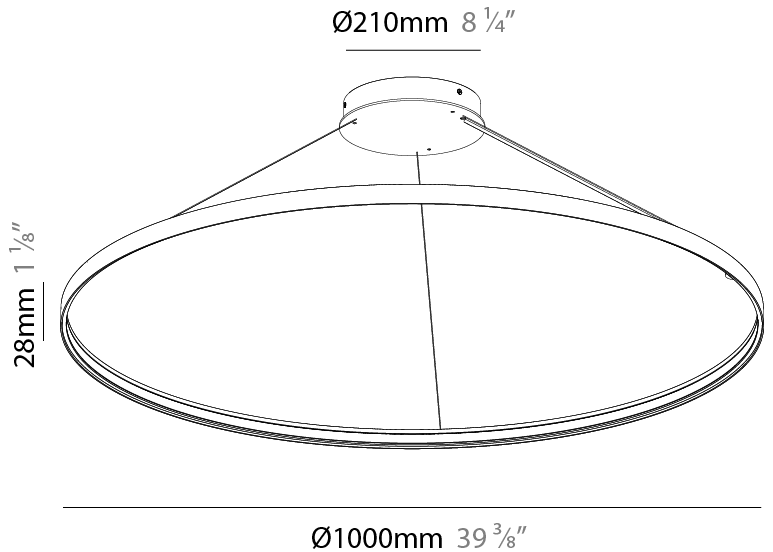

GENERAL

Series: Glorious Silhouette
Partner: Prolicht
Division: Architectural
Installation: Suspension
Product Type: Pendant
Mounting Location: Ceiling
Light Distribution: Direct

PHYSICAL

Shape: Round
Diameter (mm): 1000
Diameter (in): 39 ³/₈
Height (mm): 28
Height (in): 1 ¹/₈
Max. Overall Height (mm): 4028
Max. Overall Height (in): 158 ³/₁₆
Weight (kg): 1.0
Diffuser: PMMA - Opal
Fixture Finish: SSR / BKV / CWI / CRY / HAB / UFT / ITA / RUA / FTG / MYG / LOD / PUS / FRO / FUP / KIA / POP / BLS / SPG / MEY / GOH / CHC / COM / ABZ / JAG / OBR / MOS / ROR
Accent Finish: CHR / BLK
Fixture Material: PMMA / Aluminum
Cable Details: 4000mm / 157 1/2" Cable - Black or Chrome

ELECTRICAL

Lamp Type: LED (Zhaga Standard)
Input Wattage (W): 41
Total Output Wattage (W): 37.3
Dimming: Non-Dimming / 0-10V Dimming / Phase Dimming / DALI Dimming / MATTER Dimming
Driver Included: Yes
Driver Location: Integrated
Driver Type: Constant Current - Universal
Driver Class: Class 2
Input Voltage (V): 120 - 277
Constant Current (MA): 1550mA

LED

Color Temperature (°K): 2700 / 3000
Max. Delivered Lumen (lm): 2771 / 2379
Nominal Lumen (lm): 3916 / 4102
CRI: >80 CRI
Lamp Life (hrs): 50000

OPTICAL

RATINGS AND CERTIFICATIONS

Certified By: Certified for North American Standards
IP rating: IP20