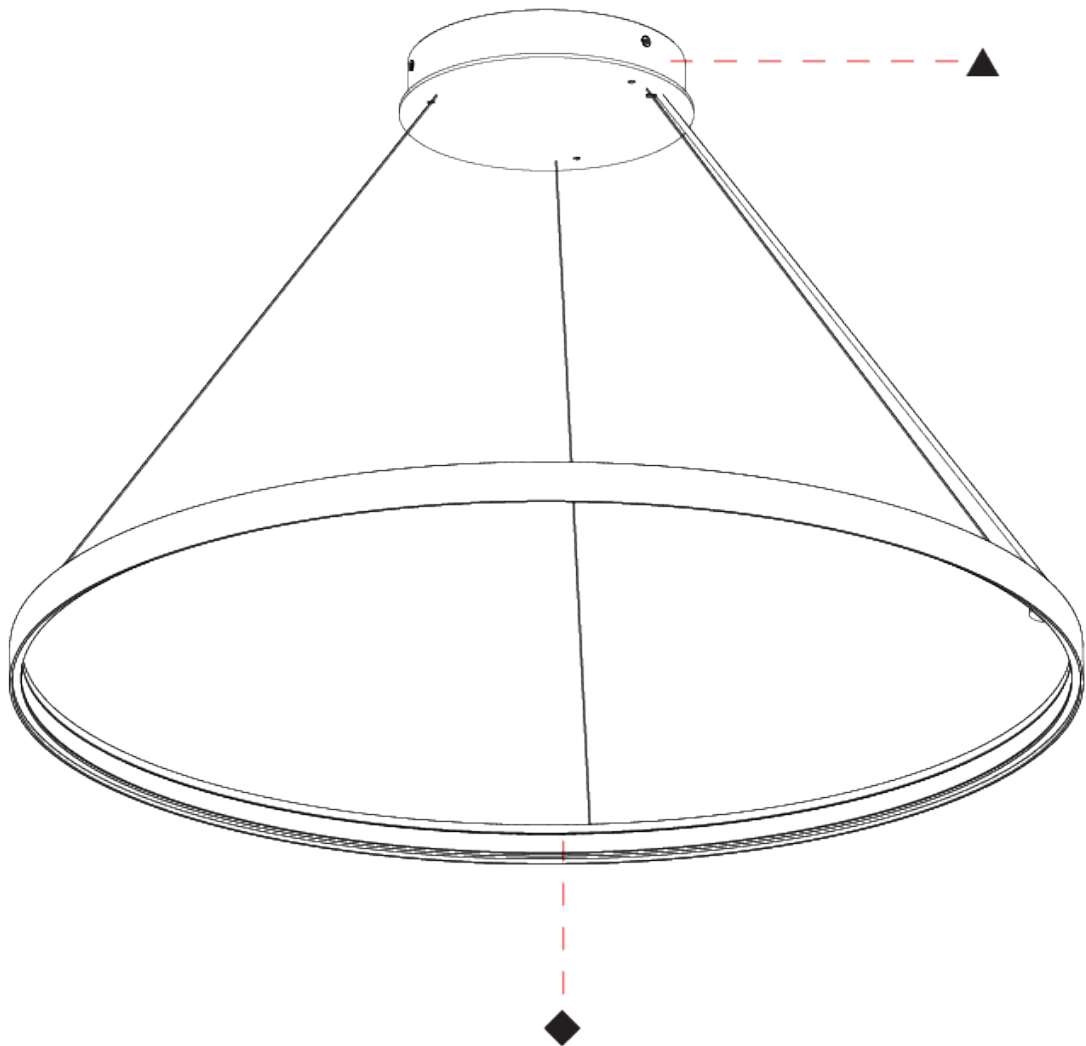

GLORIOUS SILHOUETTE SUSPENSION

A3001044-

PROJECT	_____
TYPE	_____
SPECIFIER	_____
QUANTITY	_____
DATE	_____

A