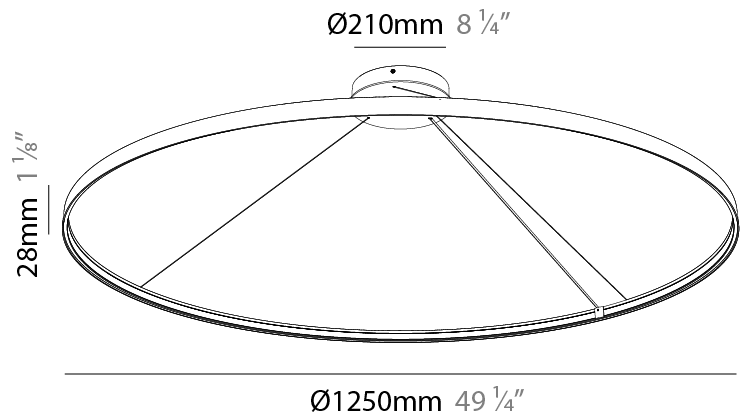

GENERAL

Series: Glorious Silhouette
Partner: Prolicht
Division: Architectural
Installation: Suspension
Product Type: Pendant
Mounting Location: Ceiling
Light Distribution: Direct

PHYSICAL

Shape: Round
Diameter (mm): 1250
Diameter (in): 49 3/16
Height (mm): 28
Height (in): 1 1/8
Max. Overall Height (mm): 4028
Max. Overall Height (in): 158 3/16
Weight (kg): 1.0
Diffuser: PMMA - Opal
Fixture Finish: SSR / BKV / CWI / CRY / HAB / UFT / ITA / RUA / FTG / MYG / LOD / PUS / FRO / FUP / KIA / POP / BLS / SPG / MEY / GOH / CHC / COM / ABZ / JAG / OBR / MOS / ROR
Accent Finish: CHR / BLK
Fixture Material: PMMA / Aluminum
Cable Details: 4000mm / 157 1/2" Cable - Black or Chrome

ELECTRICAL

Lamp Type: LED (Zhaga Standard)
Input Wattage (W): 51
Total Output Wattage (W): 46.3
Dimming: Non-Dimming / 0-10V Dimming / Phase Dimming / DALI Dimming / MATTER Dimming
Driver Included: Yes
Driver Location: Integrated
Driver Type: Constant Current - Universal
Driver Class: Class 2
Input Voltage (V): 120 - 277
Constant Current (MA): 1950mA

LED

Color Temperature (°K): 2700 / 3000
Max. Delivered Lumen (lm): 2771 / 2379
Nominal Lumen (lm): 3916 / 4102
CRI: >80 CRI
Lamp Life (hrs): 50000

OPTICAL

RATINGS AND CERTIFICATIONS

Certified By: Certified for North American Standards
IP rating: IP20