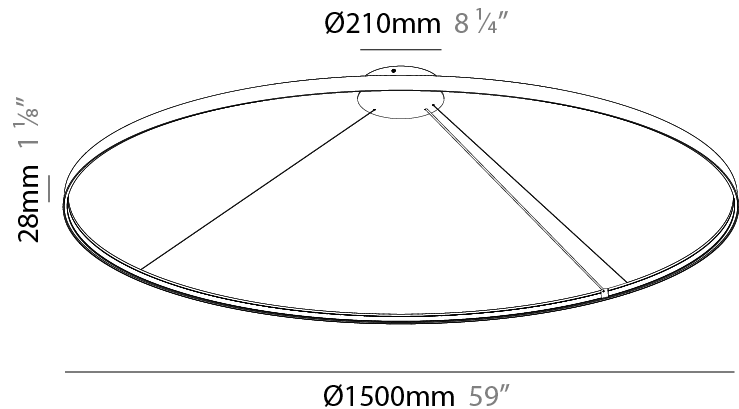

GENERAL

Series: Glorious Silhouette
Partner: Prolicht
Division: Architectural
Installation: Suspension
Product Type: Pendant
Mounting Location: Ceiling
Light Distribution: Direct

PHYSICAL

Shape: Round
Diameter (mm): 1500
Diameter (in): 59 1/16
Height (mm): 28
Height (in): 1 1/8
Max. Overall Height (mm): 4028
Max. Overall Height (in): 158 9/16
Weight (kg): 1.9
Diffuser: PMMA - Opal
Fixture Finish: SSR / BKV / CWI / CRY / HAB / UFT / ITA / RUA / FTG / MYG / LOD / PUS / FRO / FUP / KIA / POP / BLS / SPG / MEY / GOH / CHC / COM / ABZ / JAG / OBR / MOS / ROR
Accent Finish: CHR / BLK
Fixture Material: PMMA / Aluminum
Cable Details: 4000mm / 157 1/2" Cable - Black or Chrome

ELECTRICAL

Lamp Type: LED (Zhaga Standard)
Input Wattage (W): 62
Total Output Wattage (W): 56.4
Dimming: Non-Dimming / 0-10V Dimming / Phase Dimming / DALI Dimming / MATTER Dimming
Driver Included: Yes
Driver Location: Integrated
Driver Type: Constant Current - Universal
Driver Class: Class 2
Input Voltage (V): 120 - 277
Constant Current (MA): 2350mA

LED

Color Temperature (°K): 2700 / 3000
Max. Delivered Lumen (lm): 3451 / 3615
Nominal Lumen (lm): 5949 / 6233
CRI: >80 CRI
Lamp Life (hrs): 50000

OPTICAL

RATINGS AND CERTIFICATIONS

Certified By: Certified for North American Standards
IP rating: IP20

PROJECT
TYPE
SPECIFIER
QUANTITY
DATE