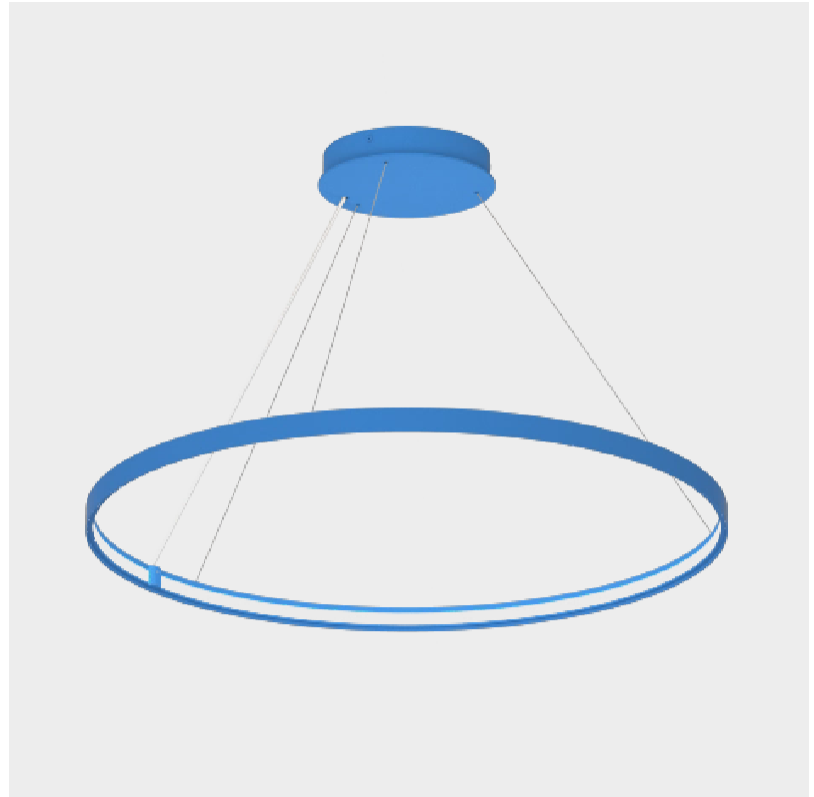

GENERAL

Series: Glorious Silhouette
Partner: Prolicht
Division: Architectural
Installation: Suspension
Product Type: Pendant
Mounting Location: Ceiling
Light Distribution: Direct

PHYSICAL

Shape: Round
Diameter (mm): 750
Diameter (in): 29 1/2
Height (mm): 28
Height (in): 1 1/8
Max. Overall Height (mm): 4028
Max. Overall Height (in): 158 9/16
Weight (kg): 1.0
Diffuser: PMMA - Opal
Fixture Finish: SSR / BKV / CWI / CRY / HAB / UFT / ITA / RUA / FTG / MYG / LOD / PUS / FRO / FUP / KIA / POP / BLS / SPG / MEY / GOH / CHC / COM / ABZ / JAG / OBR / MOS / ROR
Accent Finish: CHR / BLK
Fixture Material: PMMA / Aluminum
Cable Details: 4000mm / 157 1/2" Cable - Black or Chrome

ELECTRICAL

Lamp Type: LED (Zhaga Standard)
Input Wattage (W): 31
Total Output Wattage (W): 28.2
Dimming: Non-Dimming / 0-10V Dimming / Phase Dimming / DALI Dimming / MATTER Dimming
Driver Included: Yes
Driver Location: Integrated
Driver Type: Constant Current - Universal
Driver Class: Class 2
Input Voltage (V): 120 - 277
Constant Current (MA): 1166mA

LED

Color Temperature (°K): 2700 / 3000
Max. Delivered Lumen (lm): 1707 / 1788
Nominal Lumen (lm): 2943 / 3083
CRI: >80 CRI
Lamp Life (hrs): 50000

OPTICAL

RATINGS AND CERTIFICATIONS

Certified By: Certified for North American Standards
IP rating: IP20

PROJECT	_____
TYPE	_____
SPECIFIER	_____
QUANTITY	_____
DATE	_____