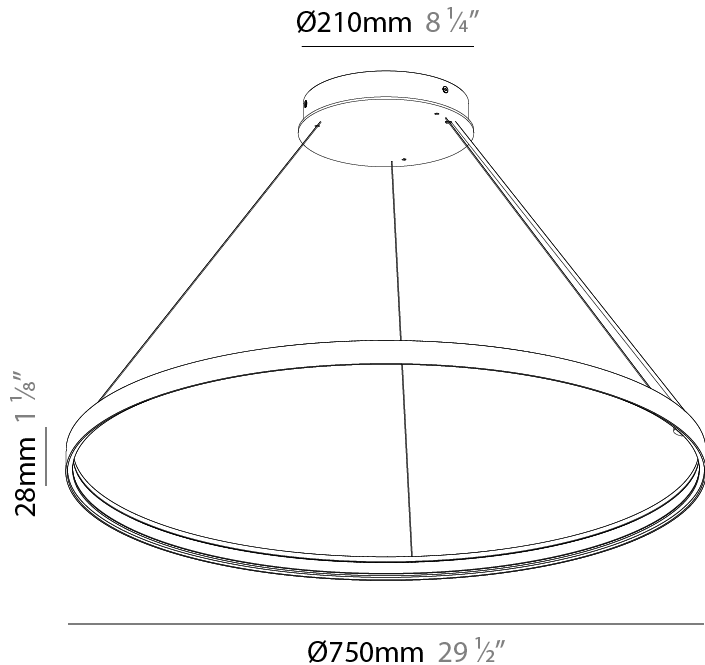

GENERAL

Series: Glorious Silhouette
Partner: Prolicht
Division: Architectural
Installation: Suspension
Product Type: Pendant
Mounting Location: Ceiling
Light Distribution: Direct

PHYSICAL

Shape: Round
Diameter (mm): 750
Diameter (in): 29 1/2
Height (mm): 28
Height (in): 1 1/8
Max. Overall Height (mm): 4028
Max. Overall Height (in): 158 9/16
Weight (kg): 1.0
Diffuser: PMMA - Opal
Fixture Finish: SSR / BKV / CWI / CRY / HAB / UFT / ITA / RUA / FTG / MYG / LOD / PUS / FRO / FUP / KIA / POP / BLS / SPG / MEY / GOH / CHC / COM / ABZ / JAG / OBR / MOS / ROR
Accent Finish: CHR / BLK
Fixture Material: PMMA / Aluminum
Cable Details: 4000mm / 157 1/2" Cable - Black or Chrome

ELECTRICAL

Lamp Type: LED (Zhaga Standard)
Input Wattage (W): 31
Total Output Wattage (W): 28.2
Dimming: Non-Dimming / 0-10V Dimming / Phase Dimming / DALI Dimming / MATTER Dimming
Driver Included: Yes
Driver Location: Integrated
Driver Type: Constant Current - Universal
Driver Class: Class 2
Input Voltage (V): 120 - 277
Constant Current (MA): 1166mA

LED

Color Temperature (°K): 2700 / 3000
Max. Delivered Lumen (lm): 1707 / 1788
Nominal Lumen (lm): 2943 / 3083
CRI: >80 CRI
Lamp Life (hrs): 50000

OPTICAL

RATINGS AND CERTIFICATIONS

Certified By: Certified for North American Standards
IP rating: IP20

PROJECT	_____
TYPE	_____
SPECIFIER	_____
QUANTITY	_____
DATE	_____