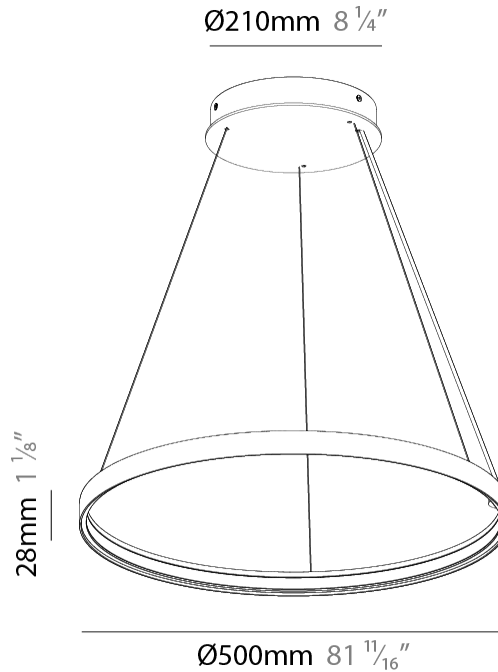

GENERAL

Series: Glorious Silhouette
Partner: Prolicht
Division: Architectural
Installation: Suspension
Product Type: Pendant
Mounting Location: Ceiling
Light Distribution: Direct

PHYSICAL

Shape: Round
Diameter (mm): 500
Diameter (in): 19 11/16
Height (mm): 28
Height (in): 1 1/8
Max. Overall Height (mm): 4028
Max. Overall Height (in): 158 9/16
Weight (kg): 0.7
Diffuser: PMMA - Opal
Fixture Finish: SSR / BKV / CWI / CRY / HAB / UFT / ITA / RUA / FTG / MYG / LOD / PUS / FRO / FUP / KIA / POP / BLS / SPG / MEY / GOH / CHC / COM / ABZ / JAG / OBR / MOS / ROR
Accent Finish: CHR / BLK
Fixture Material: PMMA / Aluminum
Cable Details: 4000mm / 157 1/2" Cable - Black or Chrome

ELECTRICAL

Lamp Type: LED (Zhaga Standard)
Input Wattage (W): 20
Total Output Wattage (W): 18.2
Dimming: Non-Dimming / 0-10V Dimming / Phase Dimming / DALI Dimming / MATTER Dimming
Driver Included: Yes
Driver Location: Integrated
Driver Type: Constant Current - Universal
Driver Class: Class 2
Input Voltage (V): 120 - 277
Constant Current (MA): 750mA

LED

Color Temperature (°K): 2700 / 3000
Max. Delivered Lumen (lm): 1097 / 1149
Nominal Lumen (lm): 1891 / 1981
CRI: >80 CRI
Lamp Life (hrs): 50000

OPTICAL

RATINGS AND CERTIFICATIONS

Certified By: Certified for North American Standards
IP rating: IP20