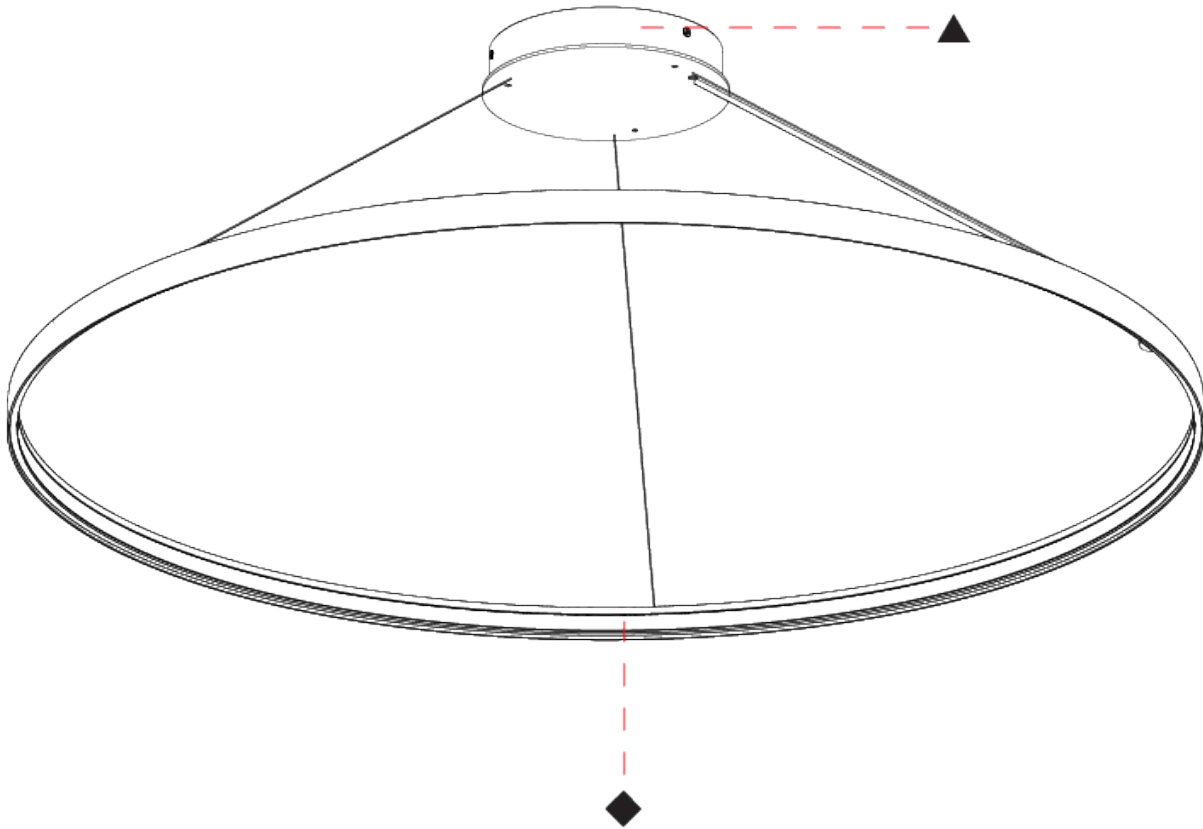

GLORIOUS SILHOUETTE SUSPENSION

A3001045-

PROJECT _____

TYPE _____

SPECIFIER _____

QUANTITY _____

DATE _____

A