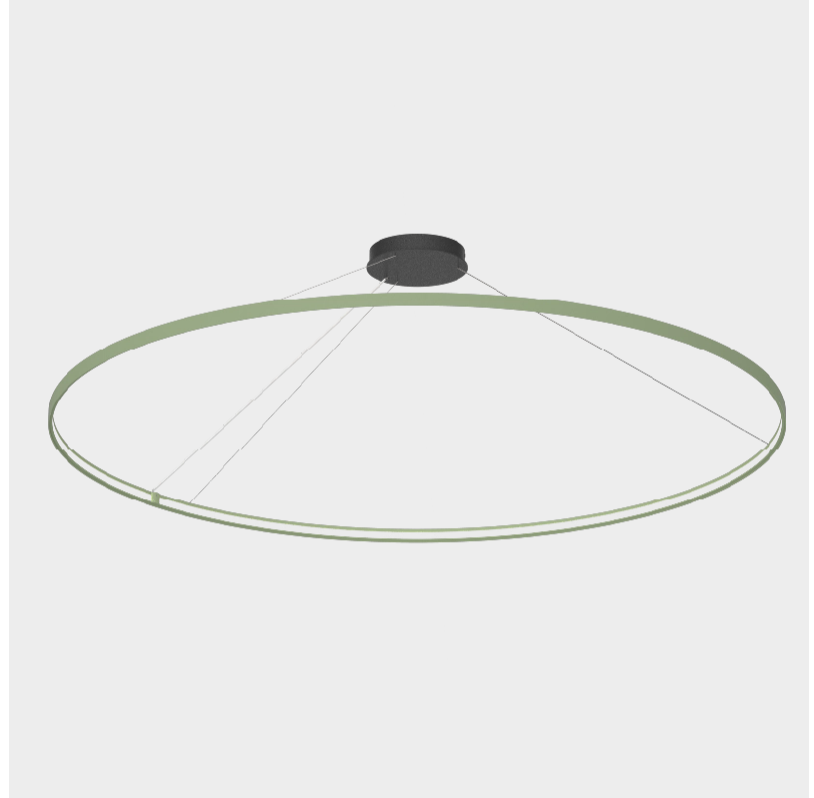

GENERAL

Series: Glorious Silhouette
Partner: Prolicht
Division: Architectural
Installation: Suspension
Product Type: Pendant
Mounting Location: Ceiling
Light Distribution: Direct

PHYSICAL

Shape: Round
Diameter (mm): 1500
Diameter (in): 59 1/16
Height (mm): 28
Height (in): 1 1/8
Max. Overall Height (mm): 4028
Max. Overall Height (in): 158 9/16
Weight (kg): 1.9
Diffuser: PMMA - Opal
Fixture Finish: SSR / BKV / CWI / CRY / HAB / UFT / ITA / RUA / FTG / MYG / LOD / PUS / FRO / FUP / KIA / POP / BLS / SPG / MEY / GOH / CHC / COM / ABZ / JAG / OBR / MOS / ROR
Accent Finish: CHR / BLK
Fixture Material: PMMA / Aluminum
Cable Details: 4000mm / 157 1/2" Cable - Black or Chrome

ELECTRICAL

Lamp Type: LED (Zhaga Standard)
Input Wattage (W): 62
Total Output Wattage (W): 56.4
Dimming: Non-Dimming / 0-10V Dimming / Phase Dimming / DALI Dimming / MATTER Dimming
Driver Included: Yes
Driver Location: Integrated
Driver Type: Constant Current - Universal
Driver Class: Class 2
Input Voltage (V): 120 - 277
Constant Current (MA): 2350mA

LED

Color Temperature (°K): 2700 / 3000
Max. Delivered Lumen (lm): 3451 / 3615
Nominal Lumen (lm): 5949 / 6233
CRI: >80 CRI
Lamp Life (hrs): 50000

OPTICAL

RATINGS AND CERTIFICATIONS

Certified By: Certified for North American Standards
IP rating: IP20

PROJECT
TYPE
SPECIFIER
QUANTITY
DATE